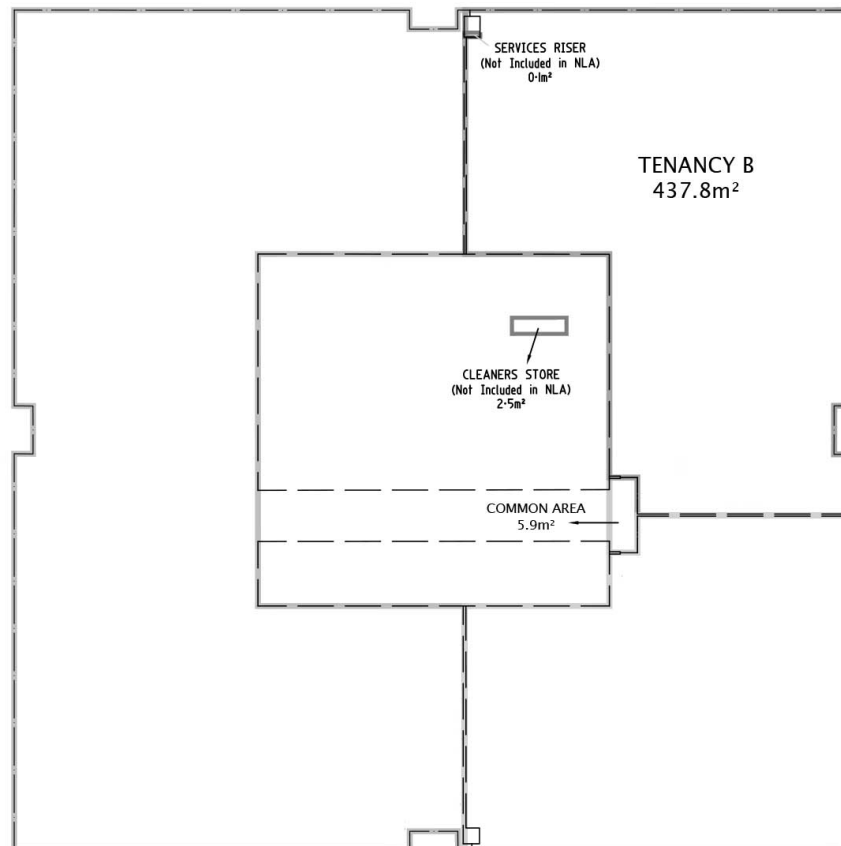

PART FLOOR - AVAILABLE NOW

Part Floor: 427sqm

ADDITIONAL INFORMATION

- Views of Melbourne's sporting precinct and the Royal Botanic Gardens
- Floor to ceiling windows optimise natural light
- East facing suite